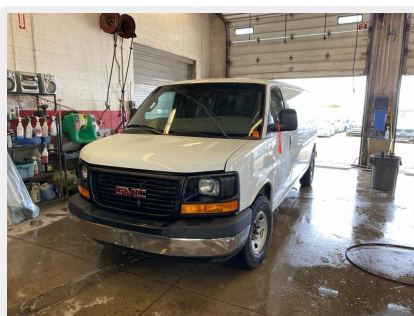

# X-0010 Stock #:264697

## GMC SAVANA G3500 2016 VIN: 1GTZ7HFL9G1187133

Announcements: UNFIT OWNERSHIP - MUST TOW VEHICLE. FORMER POLICE VEHICLE.  
CARFAX REPORTS 1 INCIDENT FOR AN UNKNOWN AMOUNT..

**Colour** WHT      **Odomo** 131665  
Kms

**Engine Size** 6.6L      **Fuel** Diesel

**Transmissic** Automa:      **Drive** RWD

**Doors** 3      **Pick Up Locatio**

- Equipment**
- Air Conditioning
  - Electric Windows
  - Cruise Control
  - Tilt Wheel