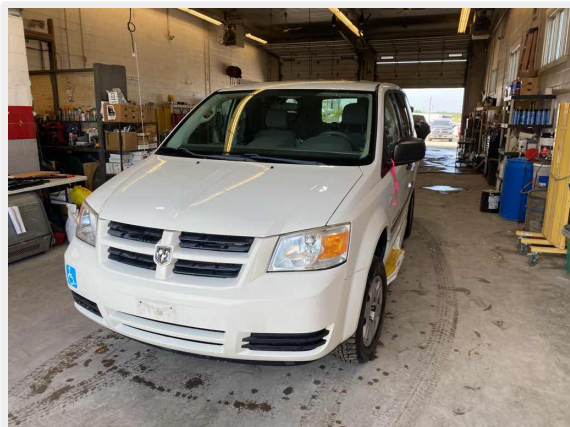

PROVINCE OF ONTARIO W-0150 Stock #:268365

DODGE GRAND CARAVAN SE 2010 VIN: 2D4RN4DE5AR336808

Announcements: UNFIT OWNERSHIP - MUST TOW VEHICLE. CARFAX REPORTS 2 INCIDENTS FOR UNKNOWN AMOUNTS.

Colour WHT **Odometer** 35276 Kms

Engine Size 3.3L **Fuel** Flex

Transmission Automatic **Drive** FWD

Doors 4 **Pick Up Location**

- Equipment**
- Air Conditioning
 - Electric Windows
 - Cruise Control
 - Tilt Wheel

Inspection Type: Basic Inspection.