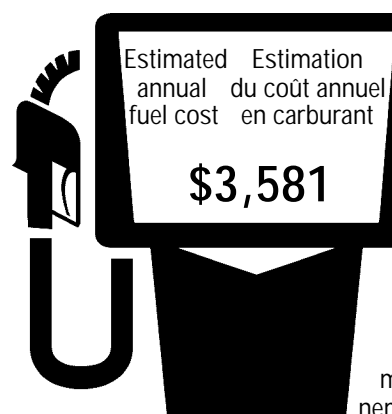

Estimated annual fuel cost

$3,581

HIGHWAY / ROUTE*

11.5 25

L/100 km mi/gal

*Les cotes reflètent des NOUVELLES méthodes d'essai
vehicules.nrcan.gc.ca

These estimates are based on the Government of Canada's approved criteria and testing methods. The actual fuel consumption of this vehicle may vary. Refer to the Fuel Consumption Guide.

Canada

Données obtenues selon les critères et méthodes d'essais approuvés par le Gouvernement du Canada. La consommation réelle de carburant de ce véhicule peut varier. Consultez le Guide de consommation de carburant.

Demandez le GUIDE DE CONSOMMATION DE CARBURANT
à votre concessionnaire ou composez le 1-800-387-2000.