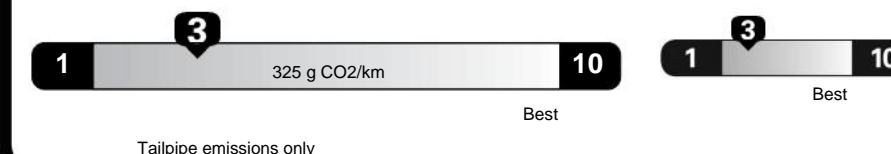

Annual fuel cost

for an annual distance of 20,000 km, and an average fuel price of $1.30 per liter

$3,588

Annual fuel cost

for an annual distance of 20,000 km, and an average fuel price of $1.30 per liter

Standard pickup trucks range from / Ordinary vans are between

9.0 - 16.3 L/100 km

The is gasoline liter equivalent
The means equivalent liter of gasoline

Carbon Dioxide Rating / Index de dioxyde de carbon Smog Rating / Index de Smog