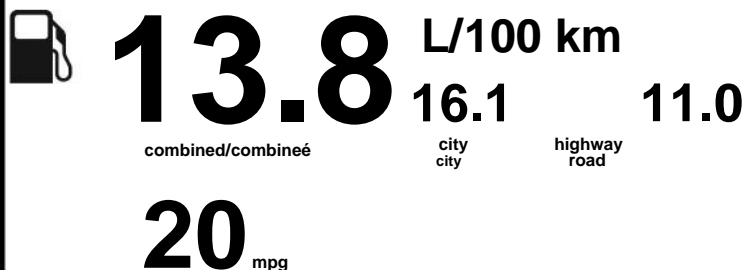

Fuel Consumption / Fuel consumption

Annual fuel cost

for an annual distance of 20,000 km, and an average fuel price of \$1.30 per liter

**\$3,588**

Annual fuel cost

for an annual distance of 20,000 km, and an average fuel price of \$1.30 per liter