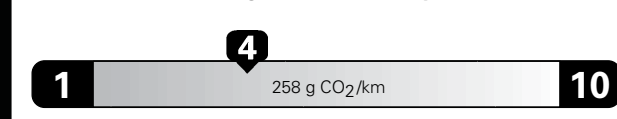

Coût annuel en carburant

pour une distance annuelle de 20 000 km, et un prix moyen du carburant de 1,25 $ par litre

Full-size cars range from /
Les voitures grandes berlines
font entre

2.1 - 17.1 Le/100 km

L_e is gasoline litre equivalent
L_e signifie litre équivalent d'essence

Carbon Dioxide Rating / Indice de dioxyde de carbone

Smog Rating / Indice de Smog