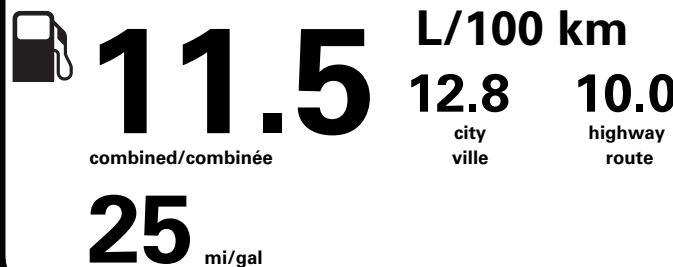

SAFETY/SECURITY

- ADVANCED SECURITY PACK
- AIR BAGS, SIDE
- AIRBAGS, DRIVER & PASS
- ROLL STABILITY CONTROL
- SAFETY BELTS, ADJUSTABLE
- SOS POST CRASH ALERT SYST
- STOP LAMP, HIGH MOUNT CTR
- TIRE PRESSURE MONITOR SYS

WARRANTY

- 3 YR/60,000 KM BASIC
- 5YEAR/100,000 KM POWERTRAIN
- ROADSIDE ASSISTANCE 24 HRS

INCLUDED ON THIS VEHICLE

EQUIPMENT GROUP 502A

- LARIAT SERIES
- CNCTD BUILT-IN NAV(3-YR INCL)

OPTIONAL EQUIPMENT/OTHER

- 2021 MODEL YEAR
- FEDERAL EXCISE TAX
- .FORD CO-PILOT360 ASSIST 2.0
- 275/60R-20 BSW ALL-TERRAIN
- 3.55 ELECTRONIC LOCK RR AXLE
- 6600# GVWR PACKAGE
- 50 STATE EMISSIONS
- TWIN PANEL MOONROOF
- TRAILER TOW PACKAGE
- FX4 OFF ROAD PACKAGE
- .SKID PLATES
- 20" 6-SPOKE DARK ALLOY WHEEL
- 136 LITRE/ 36 GALLON FUEL TANK
- LARIAT SPORT PACKAGE
- LEATHER BUCKET SEATS W/CONSOLE

(MSRP)*

4,245.00

100.00

1,000.00

NO CHARGE

NO CHARGE

1,750.00

NO CHARGE

950.00

NO CHARGE

NO CHARGE

NO CHARGE

PRICE INFORMATION

BASE PRICE $62,495.00
TOTAL OPTIONS/OTHER 8,045.00

TOTAL VEHICLE & OPTIONS/OTHER 70,540.00
DESTINATION & DELIVERY 1,995.00

TOTAL BEFORE REDUCTIONS 72,535.00
OFF ROAD DISCOUNT - 550.00

TOTAL REDUCTIONS - 550.00

Gasoline Vehicle
Véhicule à essence

Fuel Consumption / Consommation de carburant

Annual fuel **COST**
for an annual distance of 20,000 km, and an average fuel price of $1.25 per litre

$ 2 875

Coût annuel en carburant

pour une distance annuelle de 20 000 km, et un prix moyen du carburant de 1,25 $ par litre

Standard pickup trucks range from /
Les camionnettes ordinaires font entre
8.9 - 16.3 L_e/100 km

L_e is gasoline litre equivalent
L_e signifie litre équivalent d'essence

Carbon Dioxide Rating / Indice de dioxyde de carbone

Tailpipe emissions only / Émissions du tuyau d'échappement seulement

Smog Rating / Indice de Smog

Estimates are based on Government of Canada approved criteria and testing methods. Vehicle's actual fuel consumption will vary.

Estimations établies selon des méthodes d'essai et des critères approuvés par le gouvernement du Canada. La consommation de carburant réelle du véhicule variera.

For more information visit

vehicles.nrcan.gc.ca

Pour plus d'information visitez

vehicules.nrcan.gc.ca

U.S. GOVERNMENT SAFETY RATINGS
COTES DE SÉCURITÉ DU GOUVERNEMENT AMÉRICAIN

Overall Vehicle Score /
Cote globale du véhicule ★ ★ ★ ★ ★

Frontal Crash / Collision frontale
Driver / Conducteur ★ ★ ★ ★ ★
Passenger / Passager ★ ★ ★ ★ ★

Side Crash / Collision latérale
Front seat / Siège avant ★ ★ ★ ★ ★
Rear seat / Siège arrière ★ ★ ★ ★ ★

Rollover / Capotage ★ ★ ★ ★

Star ratings range from 1 to 5 stars (★★★★★), with 5 being the highest.
Les cotes varient de 1 à 5 étoiles (★★★★★), 5 étant la cote la plus élevée.

Source: U.S. National Highway Traffic Safety Administration
For more information / Pour de plus amples renseignements
www.safercar.gov

FordPass Connect™

Download the FordPass™ app* and you can:

1. **Access Vehicle Control Features**
2. Remotely start, lock and unlock your vehicle.
   - Locate your vehicle and check approximate fuel range.
   - Receive vehicle health alerts.

1. **Activate 4G LTE Wi-Fi Hotspot**
2. New vehicles include a 3-month or 3GB data (whichever comes first) Wi-Fi trial.
   - Connect up to ten Wi-Fi-equipped devices.

The FordPass Connect™ modem is active and sending vehicle data (e.g., diagnostics) to Ford. See in-vehicle Settings for connectivity options.

Scan code not operational at this time

FOR PLANT USE ONLY

SOLD TO/VENDU A East-Court Ford Lincoln Sales 958 Milner Avenue Toronto ON CAN M1B 5V7	A10 323	RAMP ONE/ TERMINAL UN CS59	DEALER NO./CONCESSIONNAIRE A10 323

TOTAL MSRP $71,985.00

SHIP TO (IF OTHER THAN SOLD TO) / EXPÉDIER A (SI AUTRE QUE L'ACHETEUR)	RAMP TWO/ TERMINAL DEUX	FINAL ASSEMBLY PLANT/ USINE DE MONTAGE DEARBORN

* MANUFACTURER'S SUGGESTED RETAIL PRICE = MSRP
* NOTE: THIS PRICE HAS BEEN DEVELOPED AS A GUIDE. DEALERS MAY SELL FOR LESS AND ARE NOT UNDER ANY OBLIGATION TO ACCEPT THIS SUGGESTED RETAIL PRICE.

SHIP THROUGH/EXPÉDIER VIA	METHOD OF TRANSP / MODE DE TRANSPORT CONVOY	ITEM #: A1-901P O/T MK211 N RE 2X 135 000243 10 21 21